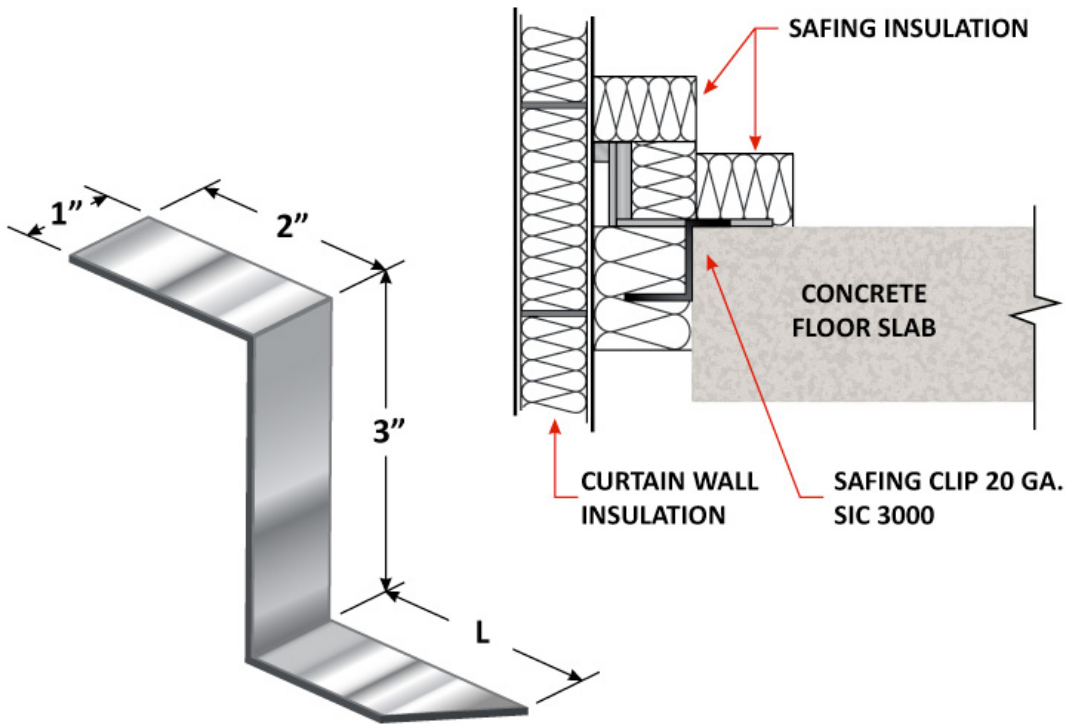

AGM

Holding the World's Insulation in Place

SAFING IMPALING Z-CLIP

This support bracket is used for installing fire and sound barrier insulation material between floors of multi-story buildings.

Specifications

Part No.	Material	Length (L)	Pieces per Carton
SIC 2000	Steel	2"	500
SIC 3000	Steel	3"	500

AGM Industries, Inc., 16 Jonathan Drive, Brockton, MA 02301

Phone: (508) 587-3900 | Fax: (508) 587-3283 | sales.agm@comcast.net | www.agmind.com