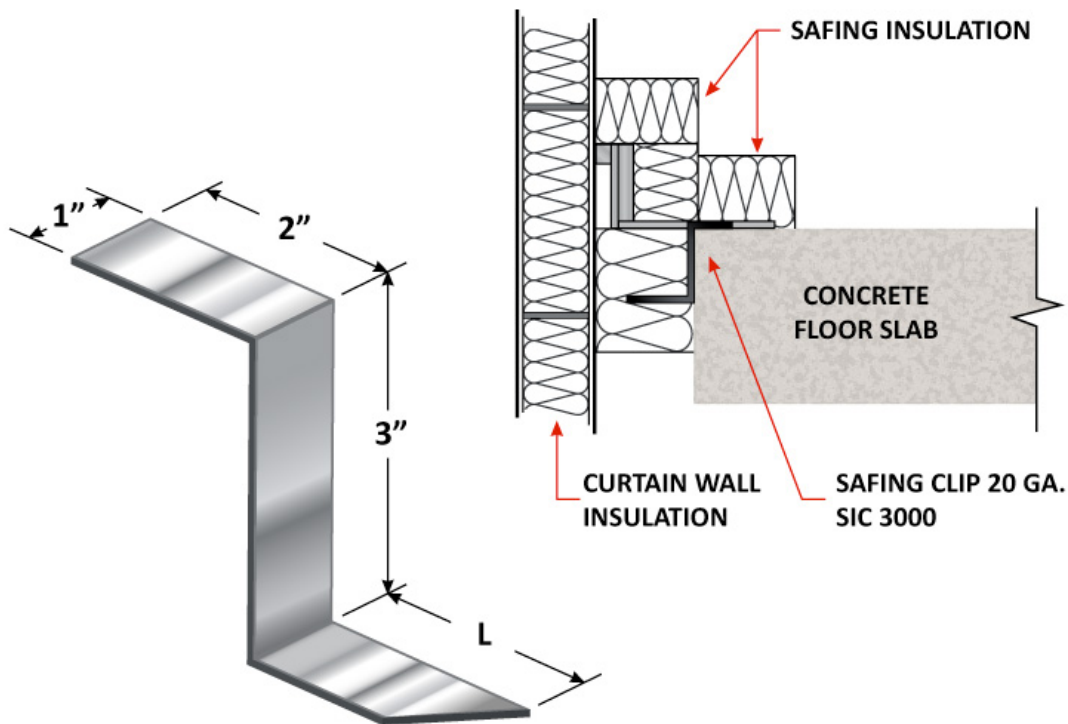

AGM

Holding the World's Insulation in Place

SAFING IMPALING Z-CLIP

This support bracket is used for installing fire and sound barrier insulation material between fbors of multi-story buildings.

Specifications

Part No.	Material	Length (L)	Pieces per Carton
SIC 2000	Steel	2"	500
SIC 3000	Steel	3"	500

AGM Industries, Inc., 16 Jonathan Drive, Brockton, MA 02301

Phone: (508) 587-3900 | Fax: (508) 587-3283 | sales@agmind.com | www.agmind.com